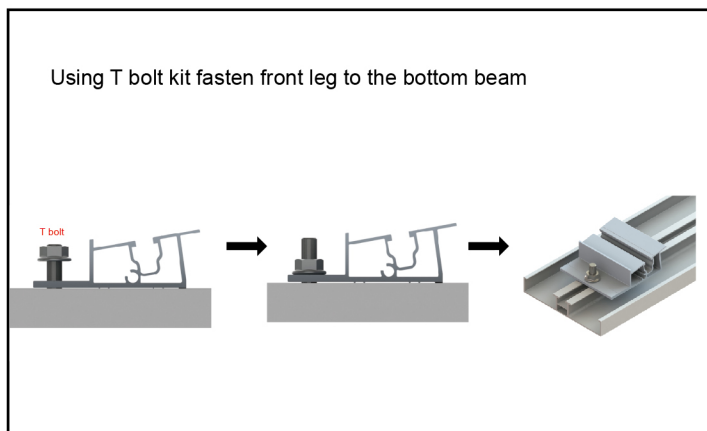

Step 3 Installation-Front leg