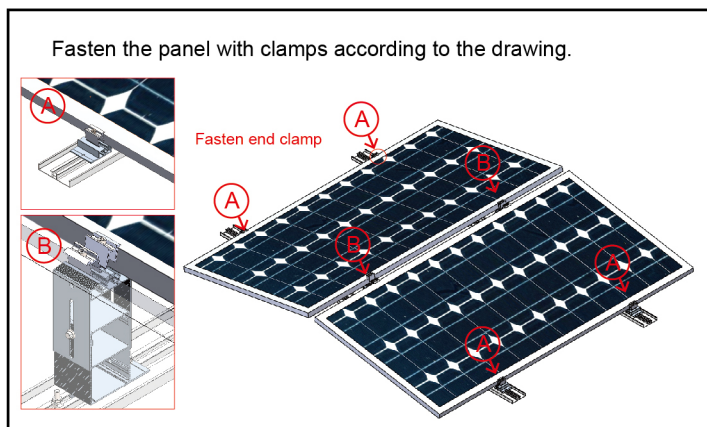

Step 5 Installation-Panel