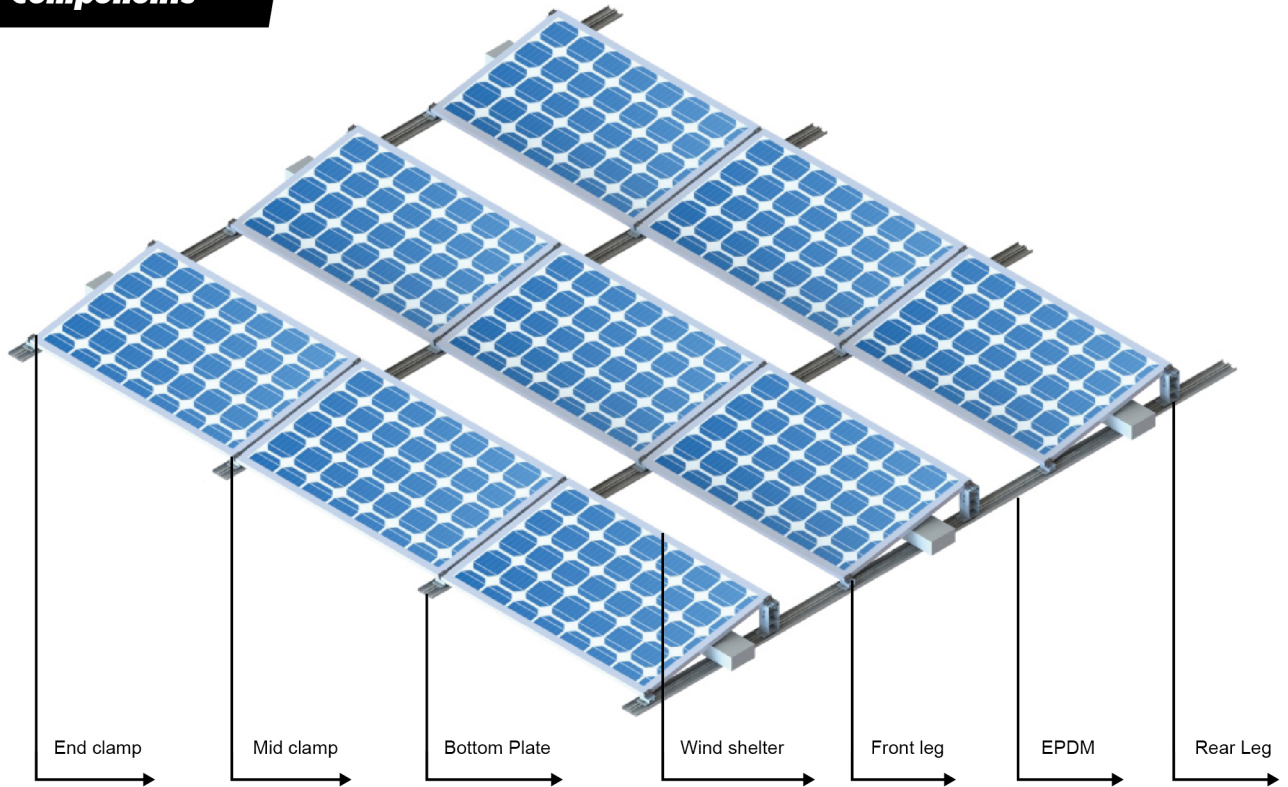

Short side

BALLASTED ROOF SYSTEM BR6

Installation manual

Web: www.hqmount.com

Email: info@hqmount.com

Components

Installation Tools

M8 Allen key

Hexagon socket wrench

Electrical drill

Short side BALLASTED ROOF SYSTEM BR6

Installation manual

Web: www.hqmount.com

Email: info@hqmount.com

Step 1 Installation

Step 2 Installation