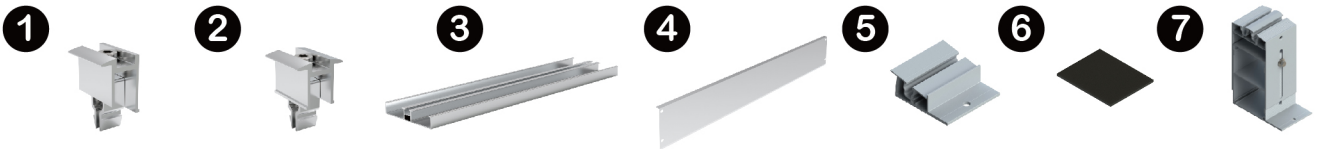

Short side

BALLASTED ROOF SYSTEM BR6

Installation manual

Web: www.hqmount.com

Email: info@hqmount.com

Components

Installation Tools

M8 Allen key

Hexagon socket wrench

Electrical drill

Short side BALLASTED ROOF SYSTEM BR6

Installation manual

Web: www.hqmount.com

Email: info@hqmount.com

Step 1 Installation

Step 2 Installation