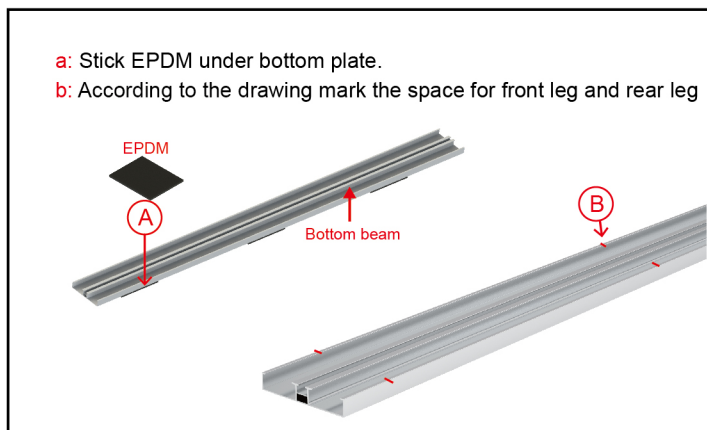

Hexagon socket wrench

Electrical drill

Short side BALLASTED ROOF SYSTEM BR6

Installation manual

Web: www.hqmount.com

Email: info@hqmount.com

Step 1 Installation

Step 2 Installation